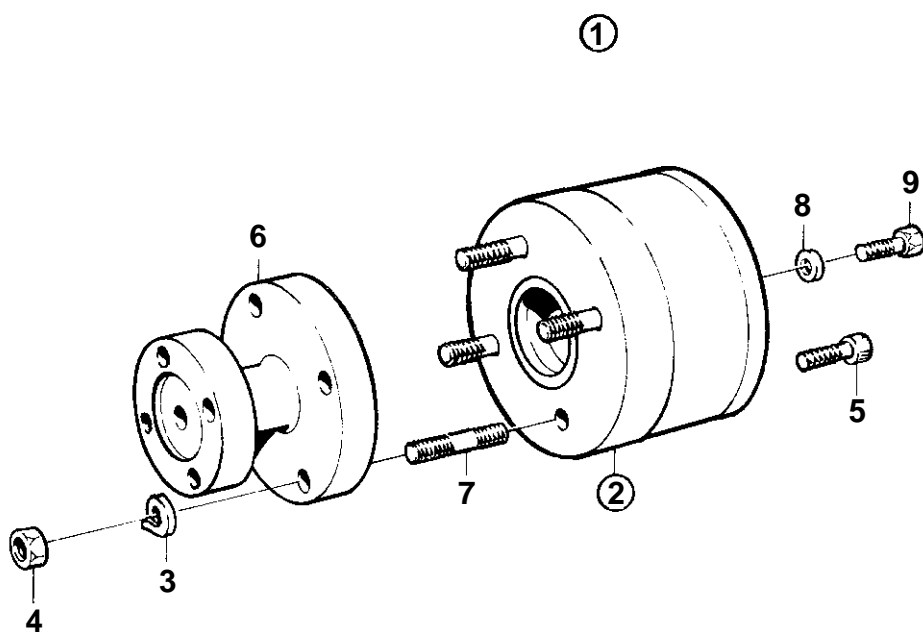

COMMON

9010

COMMON

REF	PART NO.	QTY	DESCRIPTION	NOTES
1	829252	1	Elastic clutch	REPL BY 828831
2		1	· COUPLING	
3	941909	4	· · Spring washer	
4	955849	4	· · Nut	
5	959241	6	· · Screw	